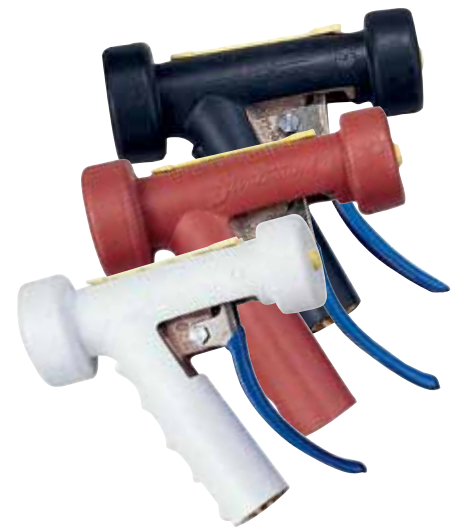

## M-70 & S-70 Washdown Gun

Premium Range

The water efficient washdown nozzle for maximum water savings

Strahman spray nozzles are proven to be the best on the market.

- Modern and innovative engineering with premium quality parts
- Long handle design grip for whole hand
- Replaceable (heavy duty) renewable rubber cover placement
- Stainless steel seat design prevents nozzle seat leakage
- Instant water shut-off when trigger is released
- Spare parts available to service gun
- Available in black, red and white

Inlet: 1/2" NPTF

### Swivel-Pro™ Adapter

Strahman Swivel-Pro™ swivel adapters feature an exclusive ergonomic design to increase nozzle control and allow circular, horizontal and vertical nozzle movements - while maximizing your comfort and safety.

Stainless steel construction for strength and durability, and it is supplied with vinyl boot for heat transfer protection.

Available in 1/2", 5/8", and 3/4" ID Hose Barb or 3/4" GHT.

Always consult factory for product suitability & technical data